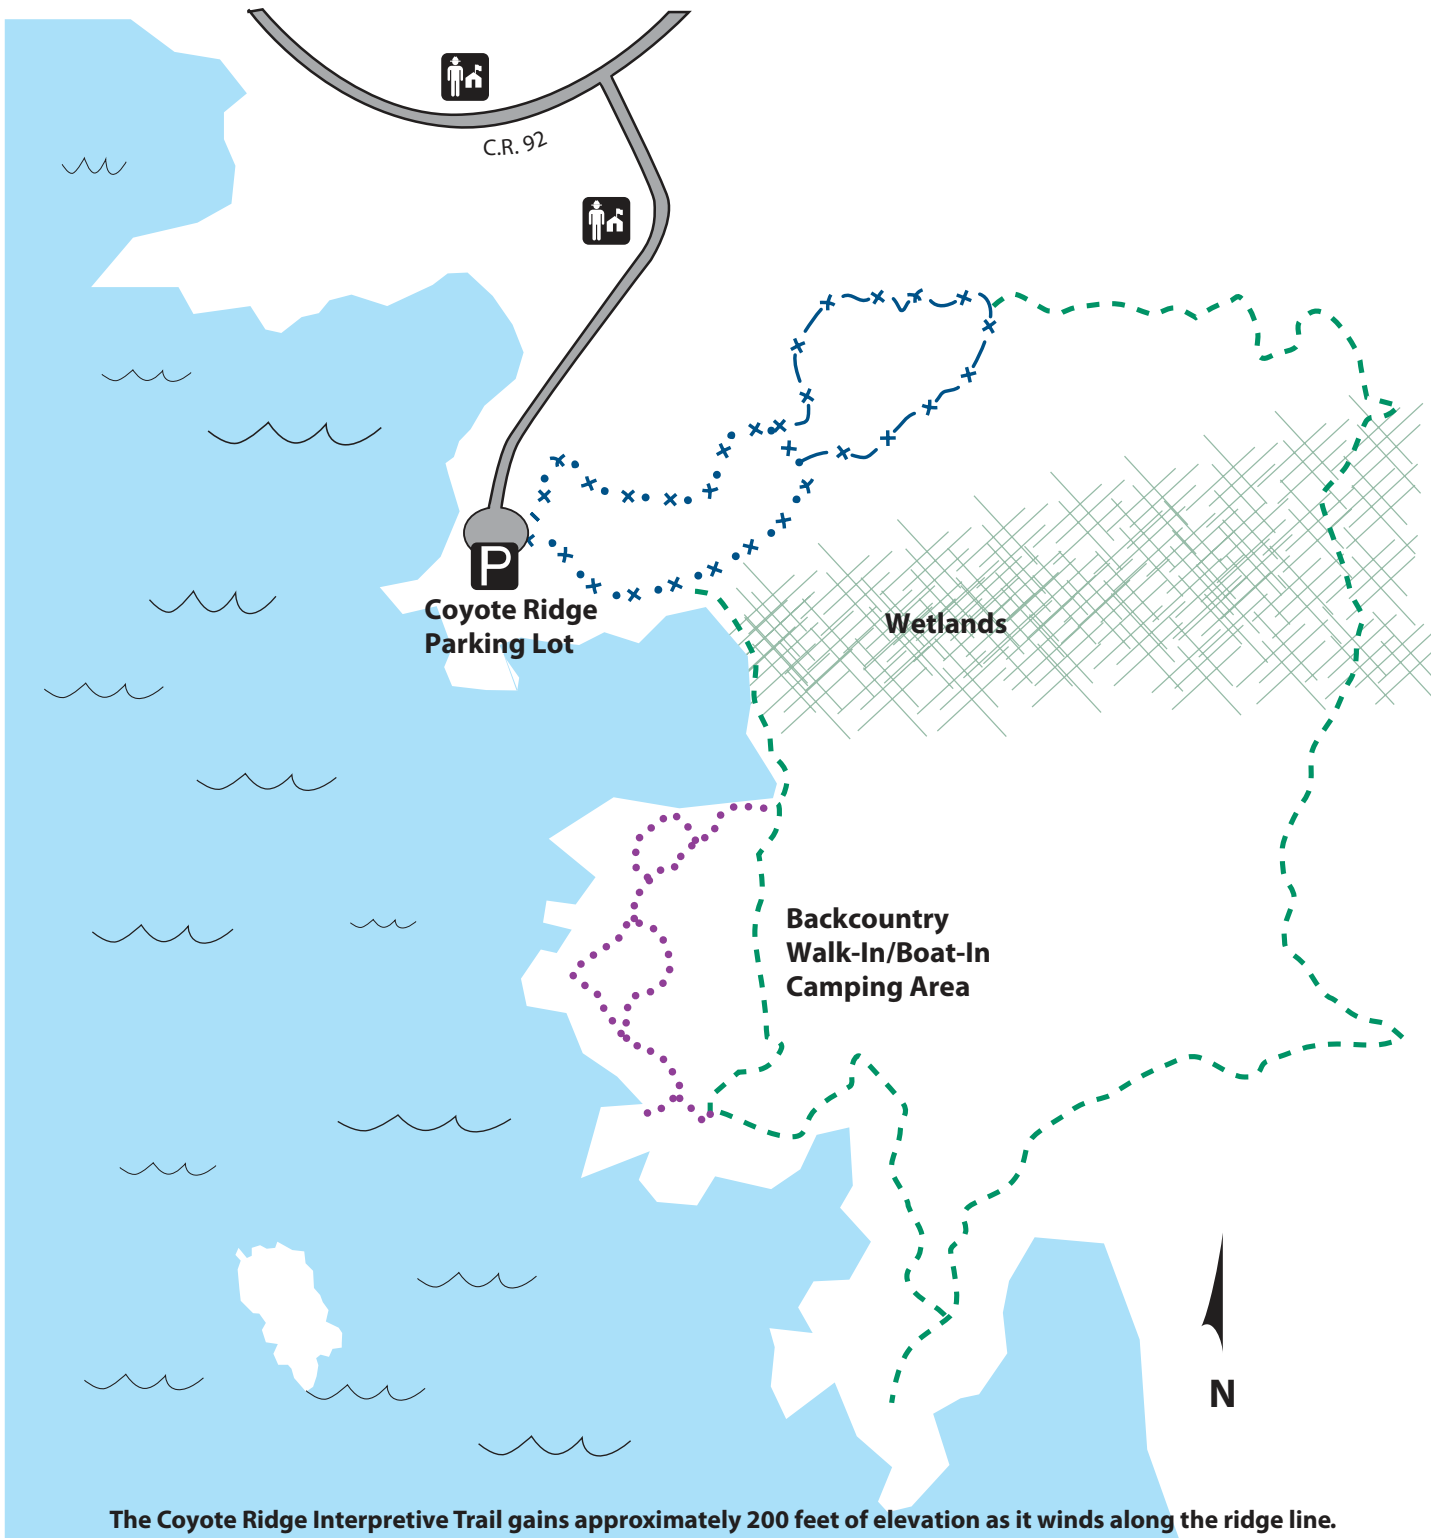

Eleven Mile State Park

4229 County Road 92 • Lake George, CO 80827

719-748-3401 • www.cpw.state.co.us

HIKING TRAILS

The Coyote Ridge Interpretive Trail gains approximately 200 feet of elevation as it winds along the ridge line.

LEGEND	
	Entrance Station
	Parking
	Wetlands
	Paved Road

TRAILS	
	Coyote Ridge Interpretive Trail (1.3 Miles)
	Ponderosa Loop (.75 Miles)
	Aspen Loop (.6 Miles)
	Midland Trail (2.9 Miles)
	Black Bear Trail (0.5 Miles)